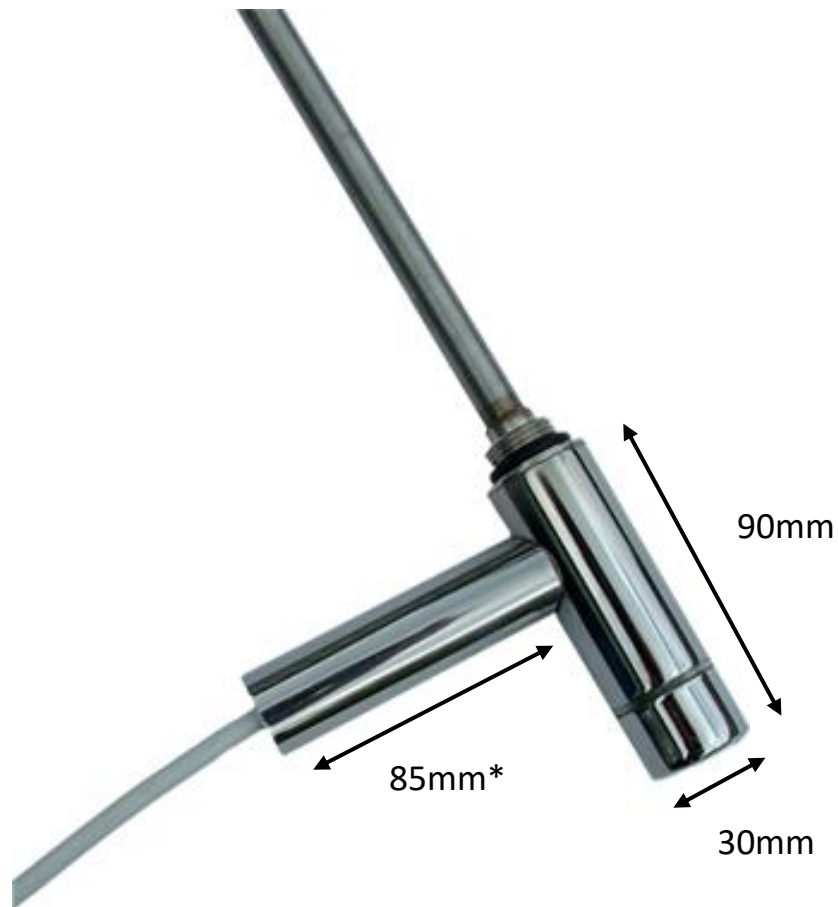

JIS EUROPE
100% STAINLESS STEEL

— EST 1997 —

HEATED TOWEL RAILS

Cylindrical Adjustable Element Cable Cover

* A 60mm cable cover to work with our Short Bracket option is available, please specify when ordering.

The cable exits the rear of the element body. It is 35mm down from rail/element join to cable centre.

JIS Europe Ltd T: 01825 722 988 E: info@jiseurope.co.uk